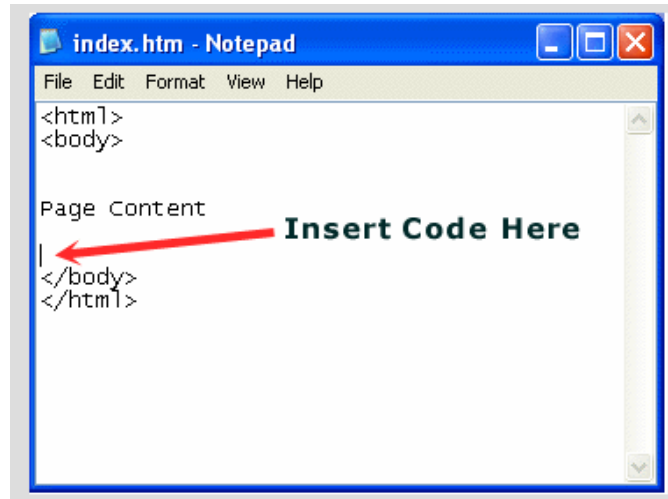

3. Melihat Reporting :

Business At Home
No Great Investment Making $2000 Per Month! www.doinghomebusiness.com

StatCounter.com Ads by Google Advertise on this site

My Projects | My Profile | Account Info | Users | Support | Billing | Upgrade | User Forum | Logout | [lirva32]

RECOMMENDED

- Website Optimization
- Website Promotion
- Website Submission
- Trendy Flash Templates
- Be #1 on Google/Yahoo
- Australia Domain Names
- .com.au Domain Names
- SSL Certificate
- FREE Email Marketing
- Internet Advertising
- 20 Search Engines Free
- Web Hosting
- Web Calendar Try Free
- Internet Marketing
- Free Website Content
- Find opportunities?
- Software Reviews Site
- Sell Text Ads Make $$$
- Free Website & Hosting!
- Online Survey Software

Ads by Google

My Projects 31st July 2006

[Add New Project](#) | [Transfer Project](#) | [Adjust Log](#) | [Blocking Cookie](#)

Project Name	Type	Today	Yesterday	This Month	Total
lirva	Standard	0	0	0	1,480

TIP To install the code - click the installation and configuration icon beside your project name.
TIP To view your stats - click the real-time stats icon beside your project name.

Real-Time Stats and Visitor Reports	Install Code and Customise Project Settings
Control User Access to Project	Schedule Email Reports
Delete Entire Project	

Type - The type of StatCounter Project (Standard, Advanced or eCommerce)
Today/Yesterday/This Month - The number of pageloads your project has received today/yesterday/this month.
Total - The total number of pageloads over the lifetime of your website.

Note : Untuk melihat berbagai laporan silahkan Anda klik saja icon bergambar Grafik Batang.

Come From Reporting :

Laporan ini digunakan utk mengetahui dari mana orang lain termasuk Attacker bisa mendapatkan situs yang kita miliki.